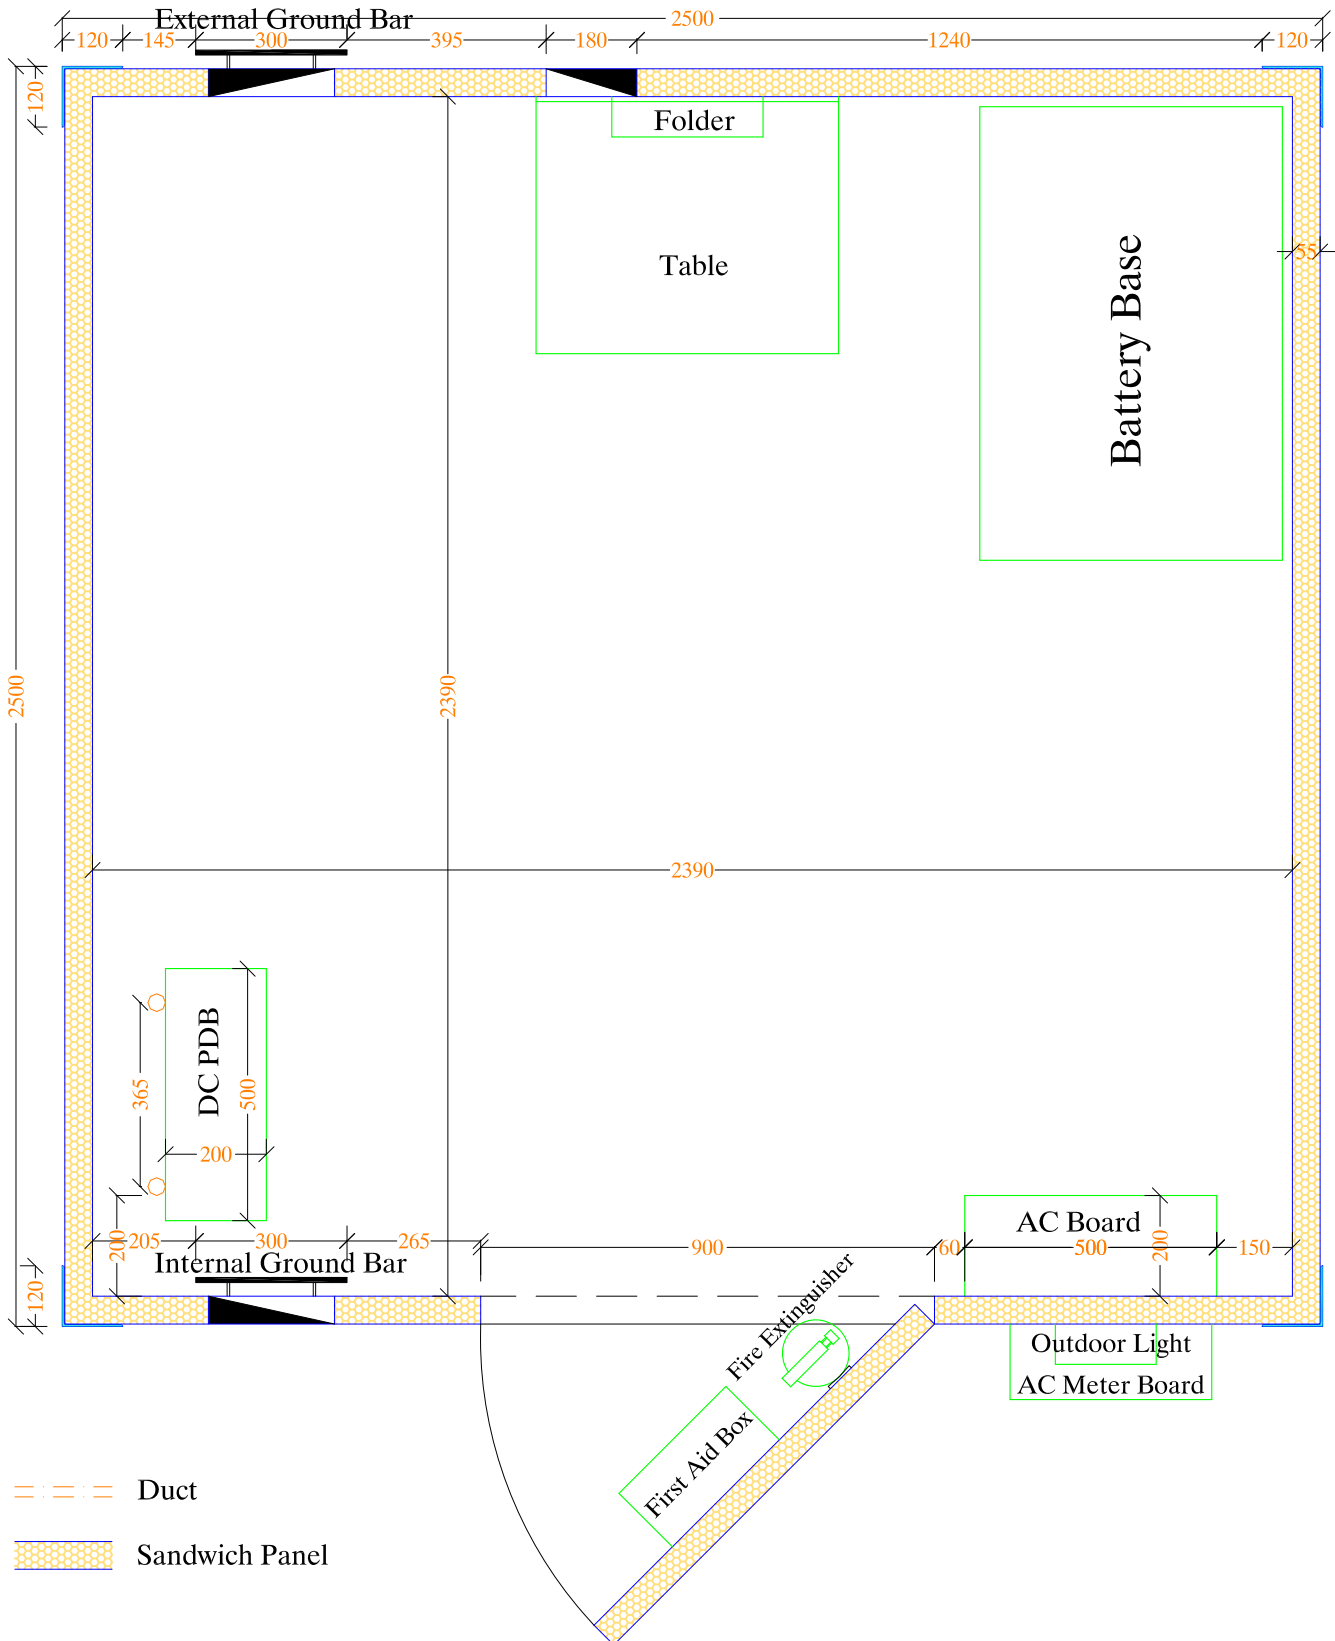

The first designer and constructor of shelters specially for fixed and mobile phone centers and B.T.S

**VAHDAT TC co.**

B.T.S

**SHELTER DRAWING**

Dimension : 250×250 cm

- Duct
- Sandwich Panel

--- Duct

--- Sandwich Panel

--- Duct

--- Sandwich Panel

Key Plan

BTS Shelter

--- Duct

--- Sandwich Panel

Key Plan

BTS Shelter

--- Duct

--- Sandwich Panel

BTS Shelter

--- Duct

--- Sandwich Panel

BTS Shelter