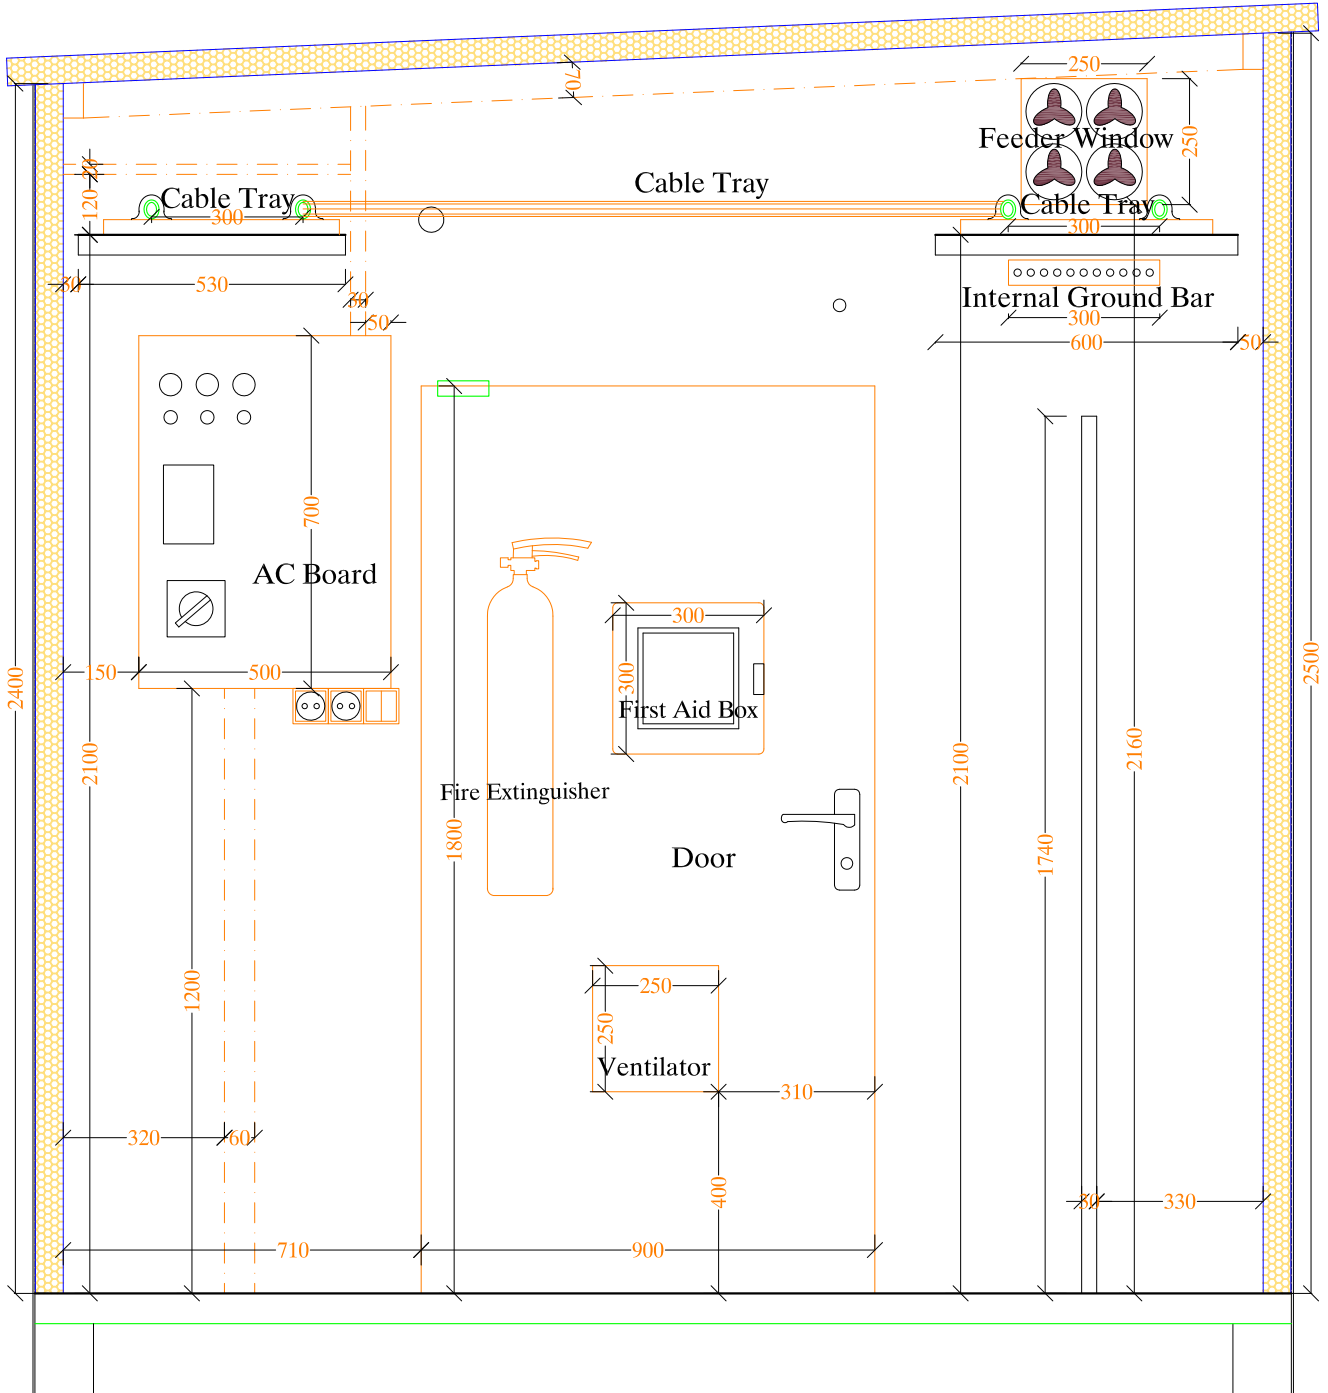

The first designer and constructor of shelters specially for fixed and mobile phone centers and B.T.S

**VAHDAT TC co.**

B.T.S

**SHELTER DRAWING**

Dimension : 250×250 cm

- Duct
- Sandwich Panel

--- Duct

--- Sandwich Panel

--- Duct

--- Sandwich Panel

Key Plan

BTS Shelter

--- Duct

--- Sandwich Panel

Key Plan

BTS Shelter

--- Duct

--- Sandwich Panel

BTS Shelter

--- Duct

--- Sandwich Panel

BTS Shelter