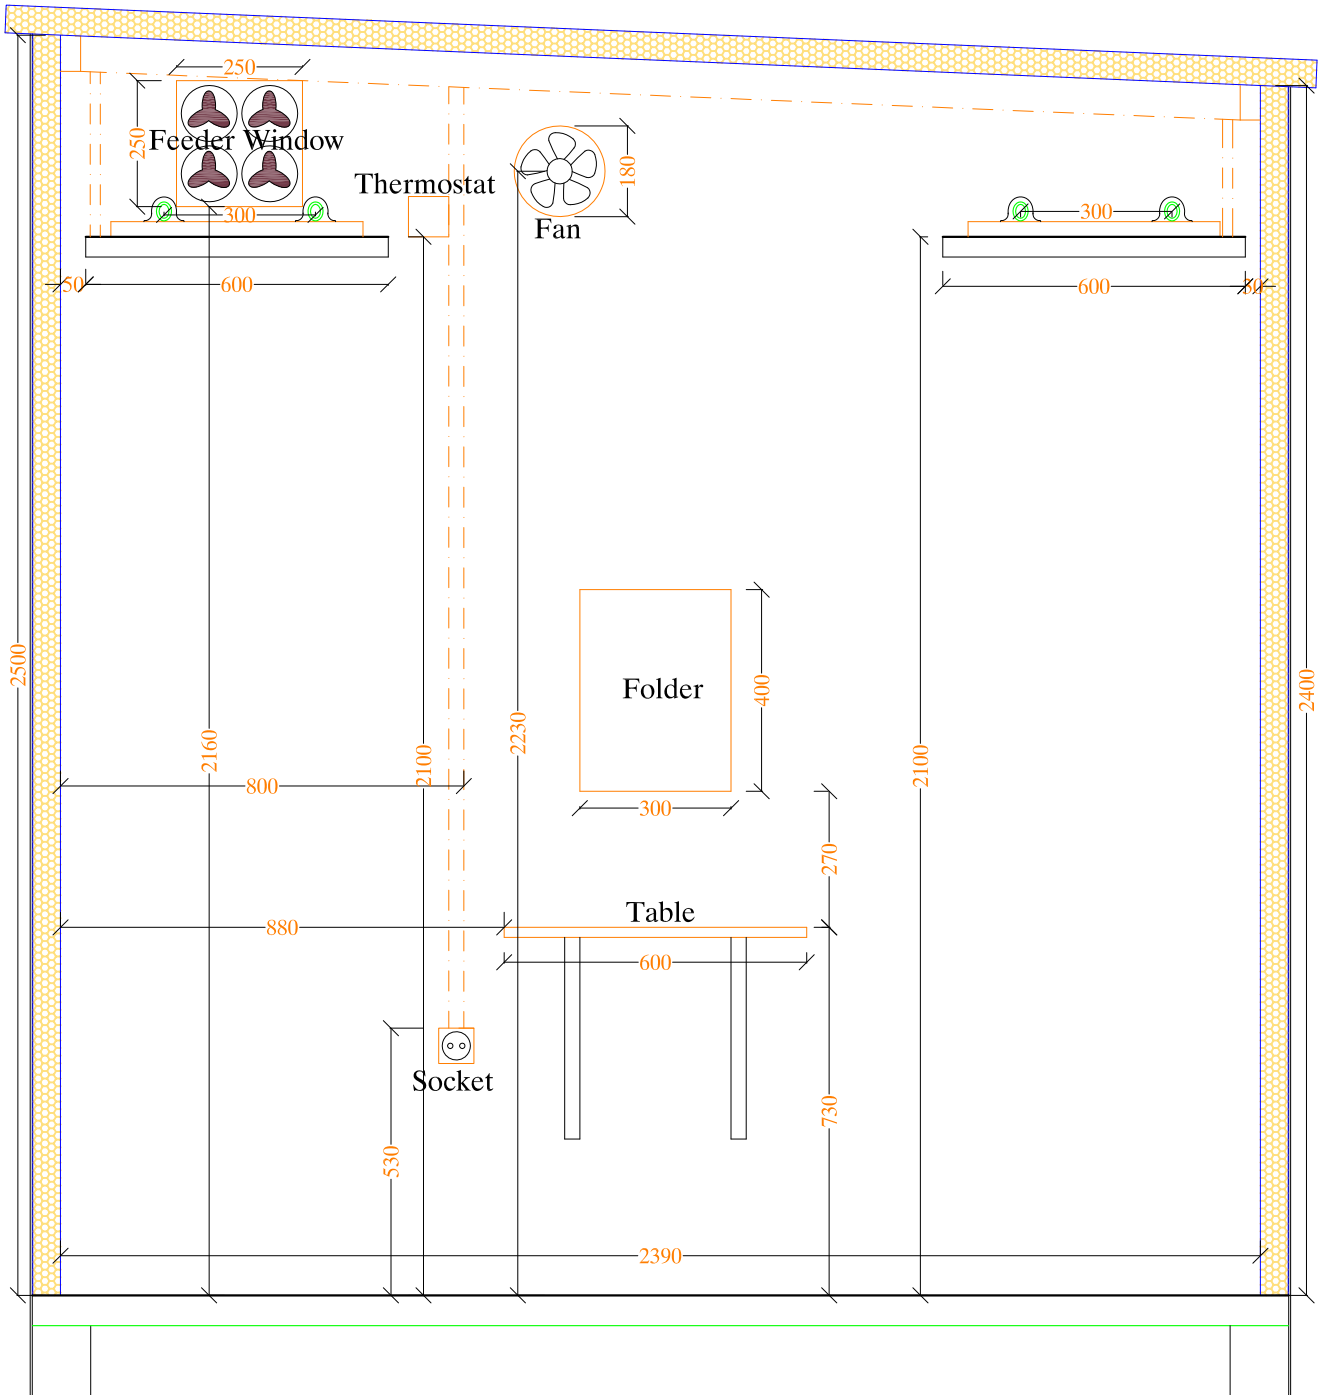

The first designer and constructor of shelters specially for fixed and mobile phone centers and B.T.S

**VAHDAT TC co.**

B.T.S

**SHELTER DRAWING**

Dimension : 250×250 cm

- Duct
- Sandwich Panel

--- Duct

--- Sandwich Panel

--- Duct

--- Sandwich Panel

Key Plan

BTS Shelter

--- Duct

--- Sandwich Panel

Key Plan

BTS Shelter

--- Duct

--- Sandwich Panel

BTS Shelter

--- Duct

--- Sandwich Panel

BTS Shelter