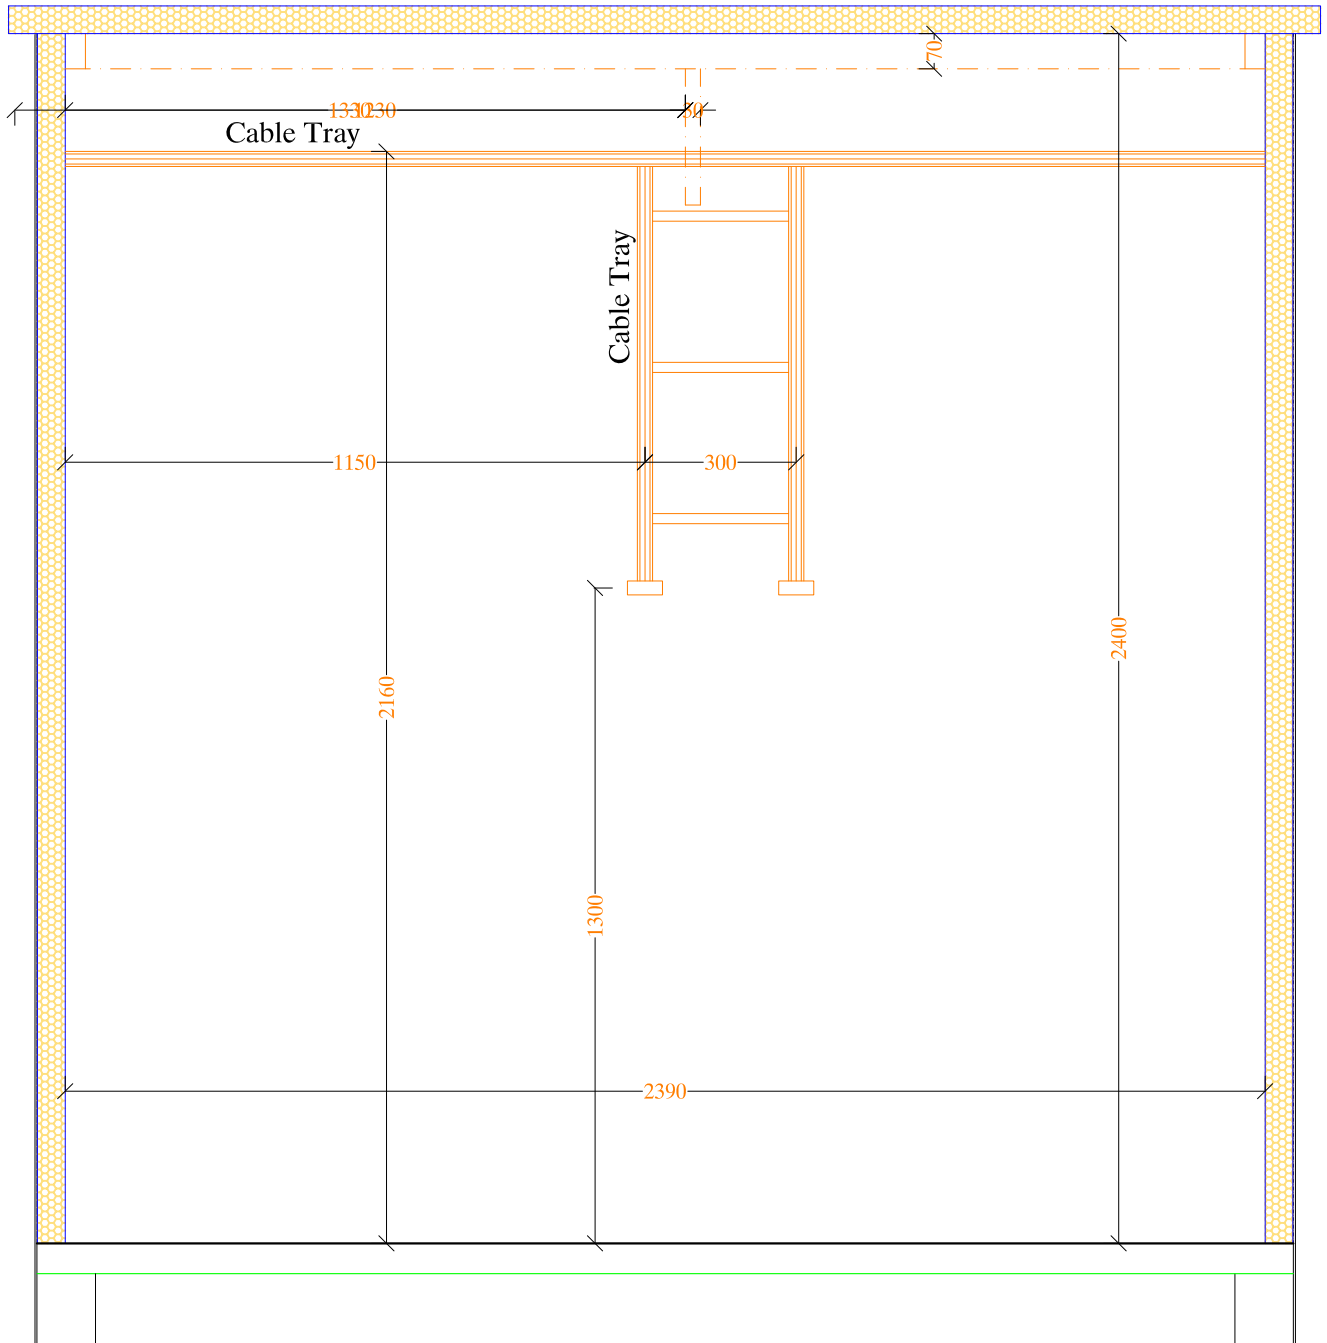

The first designer and constructor of shelters specially for fixed and mobile phone centers and B.T.S

**VAHDAT TC co.**

B.T.S

**SHELTER DRAWING**

Dimension : 250×250 cm

- Duct
- Sandwich Panel

--- Duct

--- Sandwich Panel

--- Duct

--- Sandwich Panel

Key Plan

BTS Shelter

--- Duct

--- Sandwich Panel

Key Plan

BTS Shelter

--- Duct

--- Sandwich Panel

BTS Shelter

--- Duct

--- Sandwich Panel

BTS Shelter