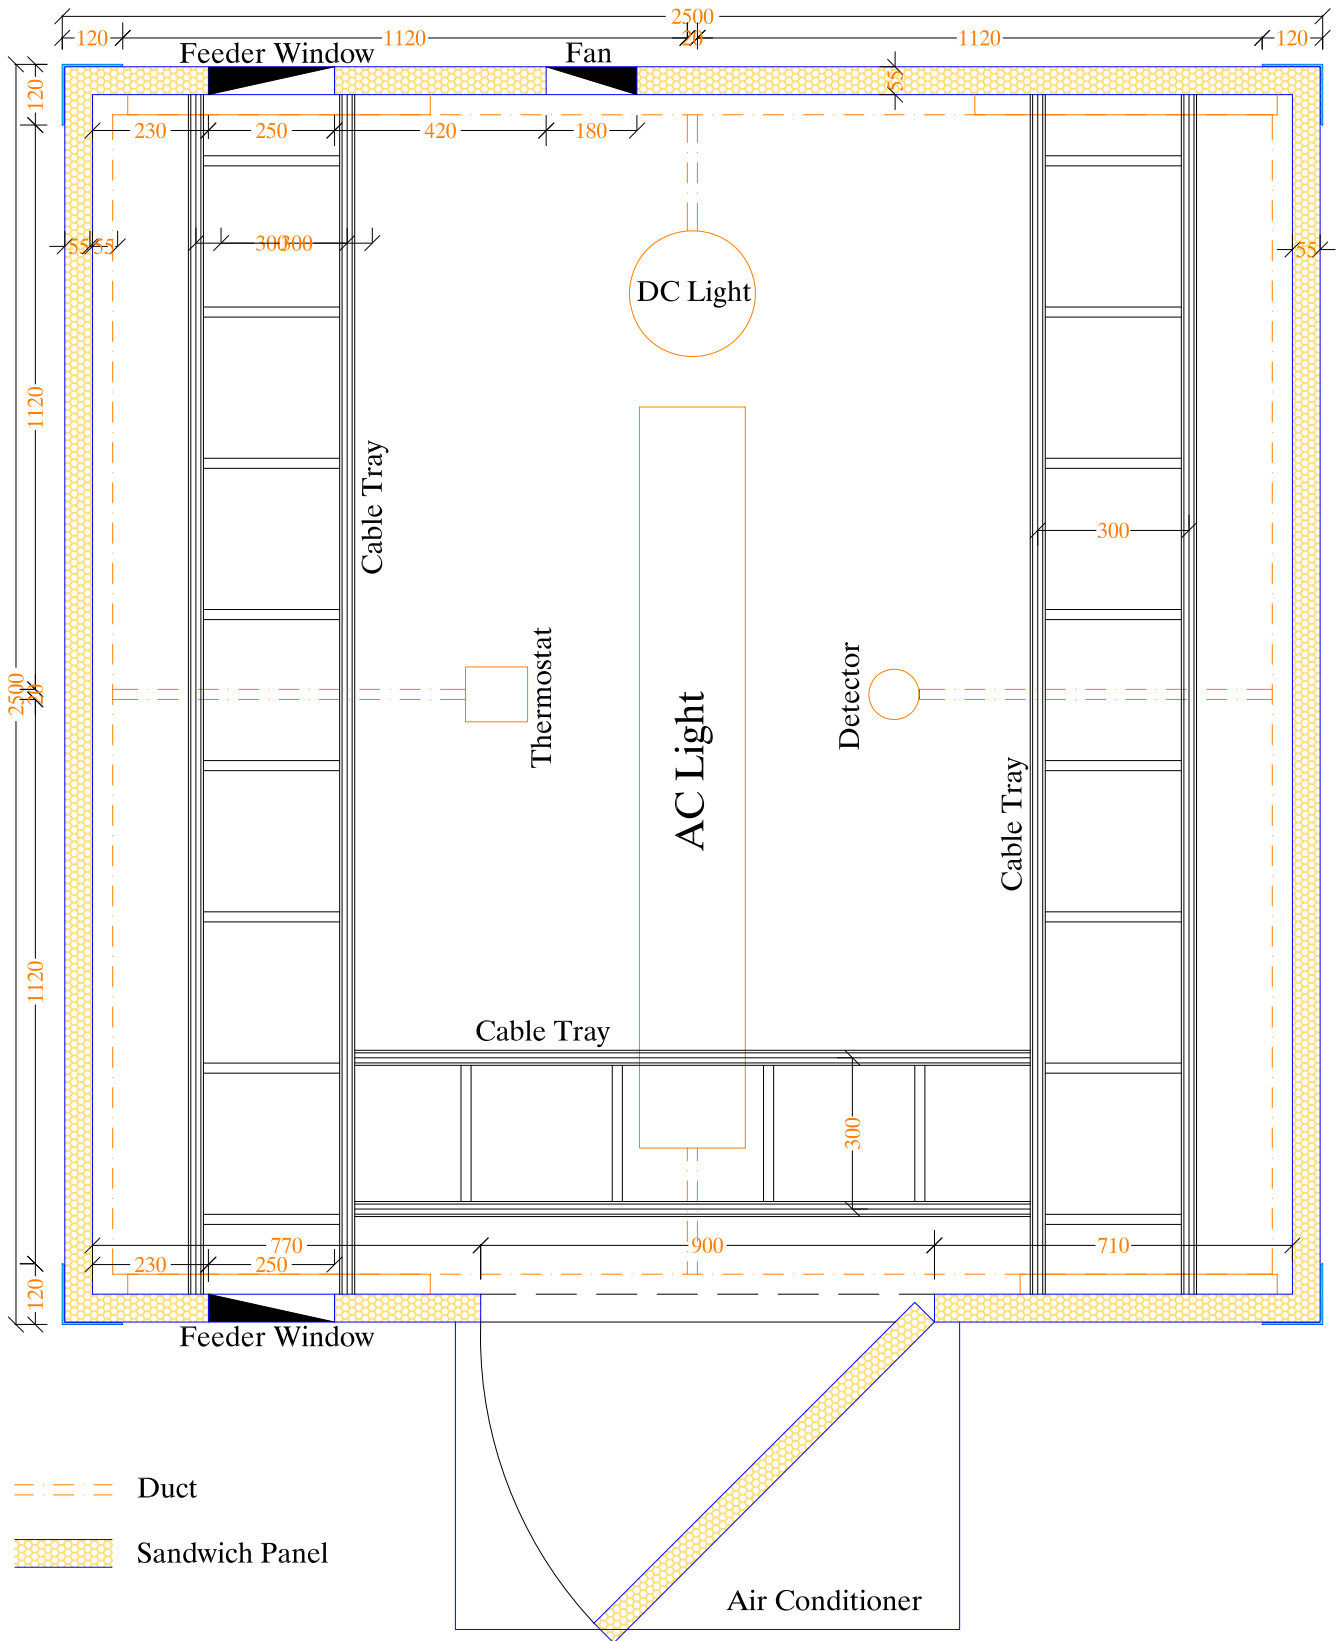

The first designer and constructor of shelters specially for fixed and mobile phone centers and B.T.S

**VAHDAT TC co.**

B.T.S

**SHELTER DRAWING**

Dimension : 250×250 cm

- Duct
- Sandwich Panel

--- Duct

--- Sandwich Panel

--- Duct

--- Sandwich Panel

Key Plan

BTS Shelter

--- Duct

--- Sandwich Panel

Key Plan

BTS Shelter