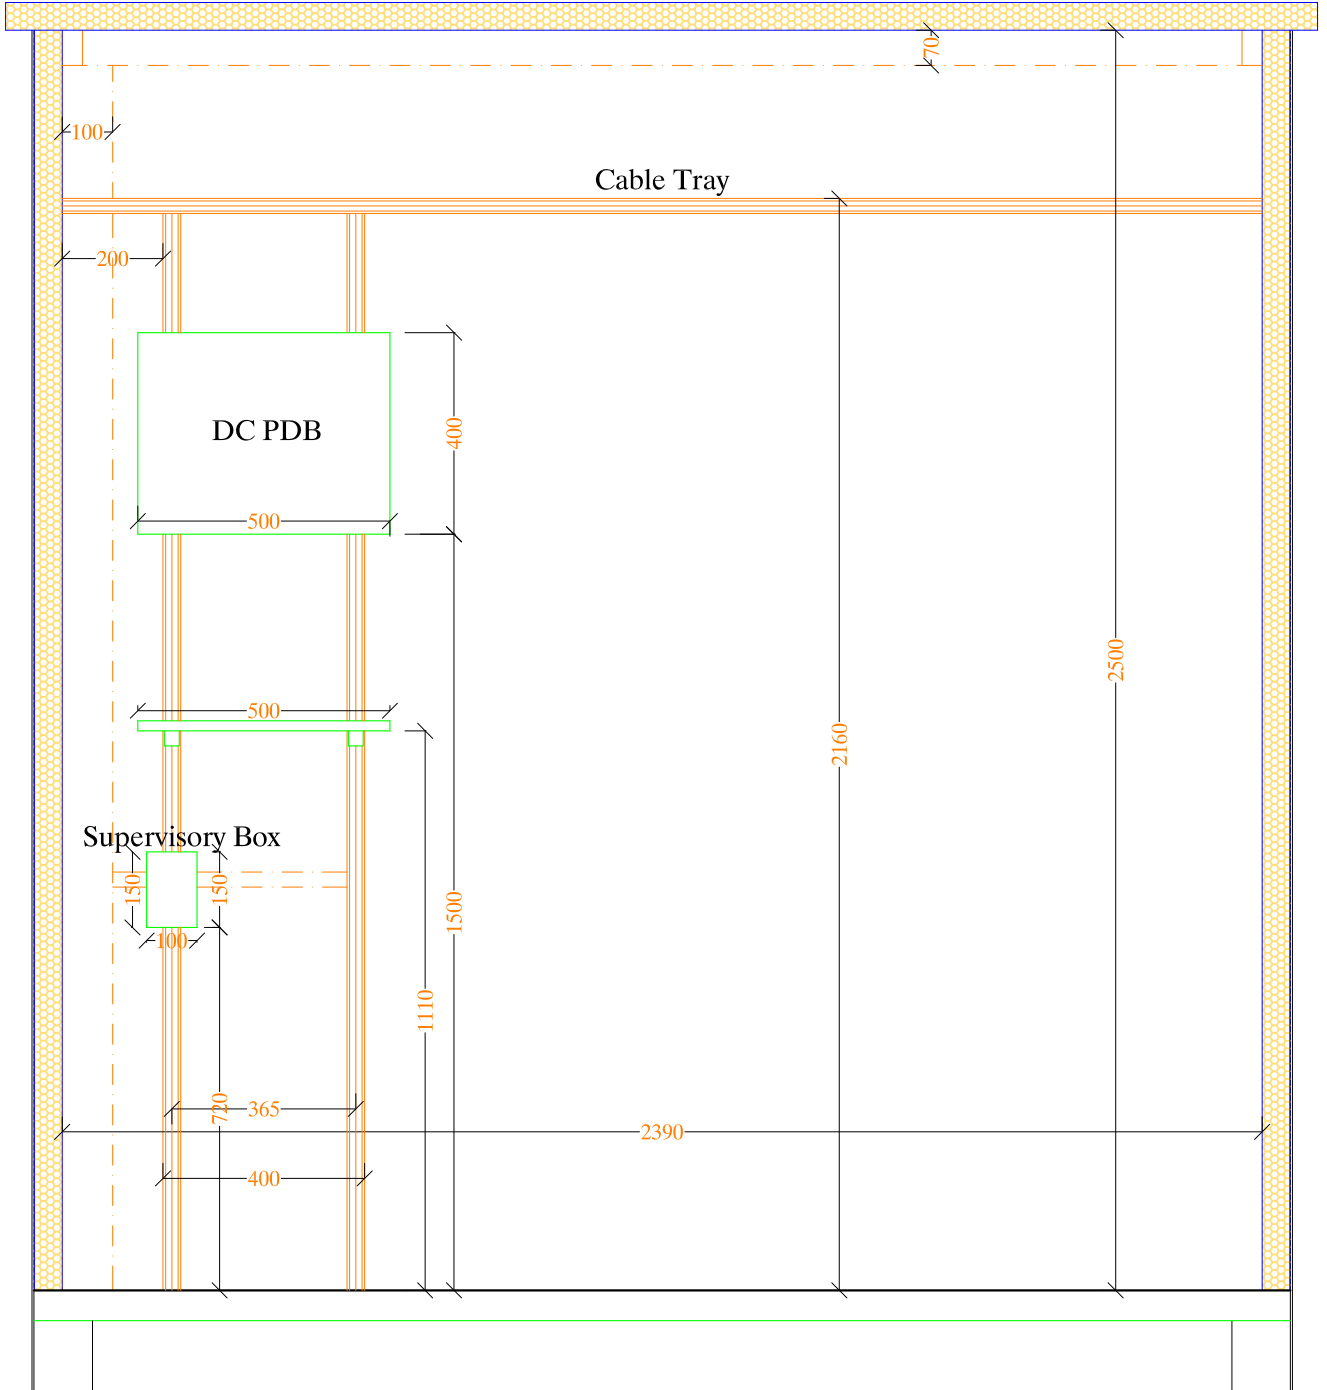

The first designer and constructor of shelters specially for fixed and mobile phone centers and B.T.S

**VAHDAT TC co.**

B.T.S

**SHELTER DRAWING**

Dimension : 250×250 cm

- Duct
- Sandwich Panel

--- Duct

--- Sandwich Panel

--- Duct

--- Sandwich Panel

Key Plan

BTS Shelter

--- Duct

--- Sandwich Panel

Key Plan

BTS Shelter

--- Duct

--- Sandwich Panel

BTS Shelter

--- Duct

--- Sandwich Panel

BTS Shelter