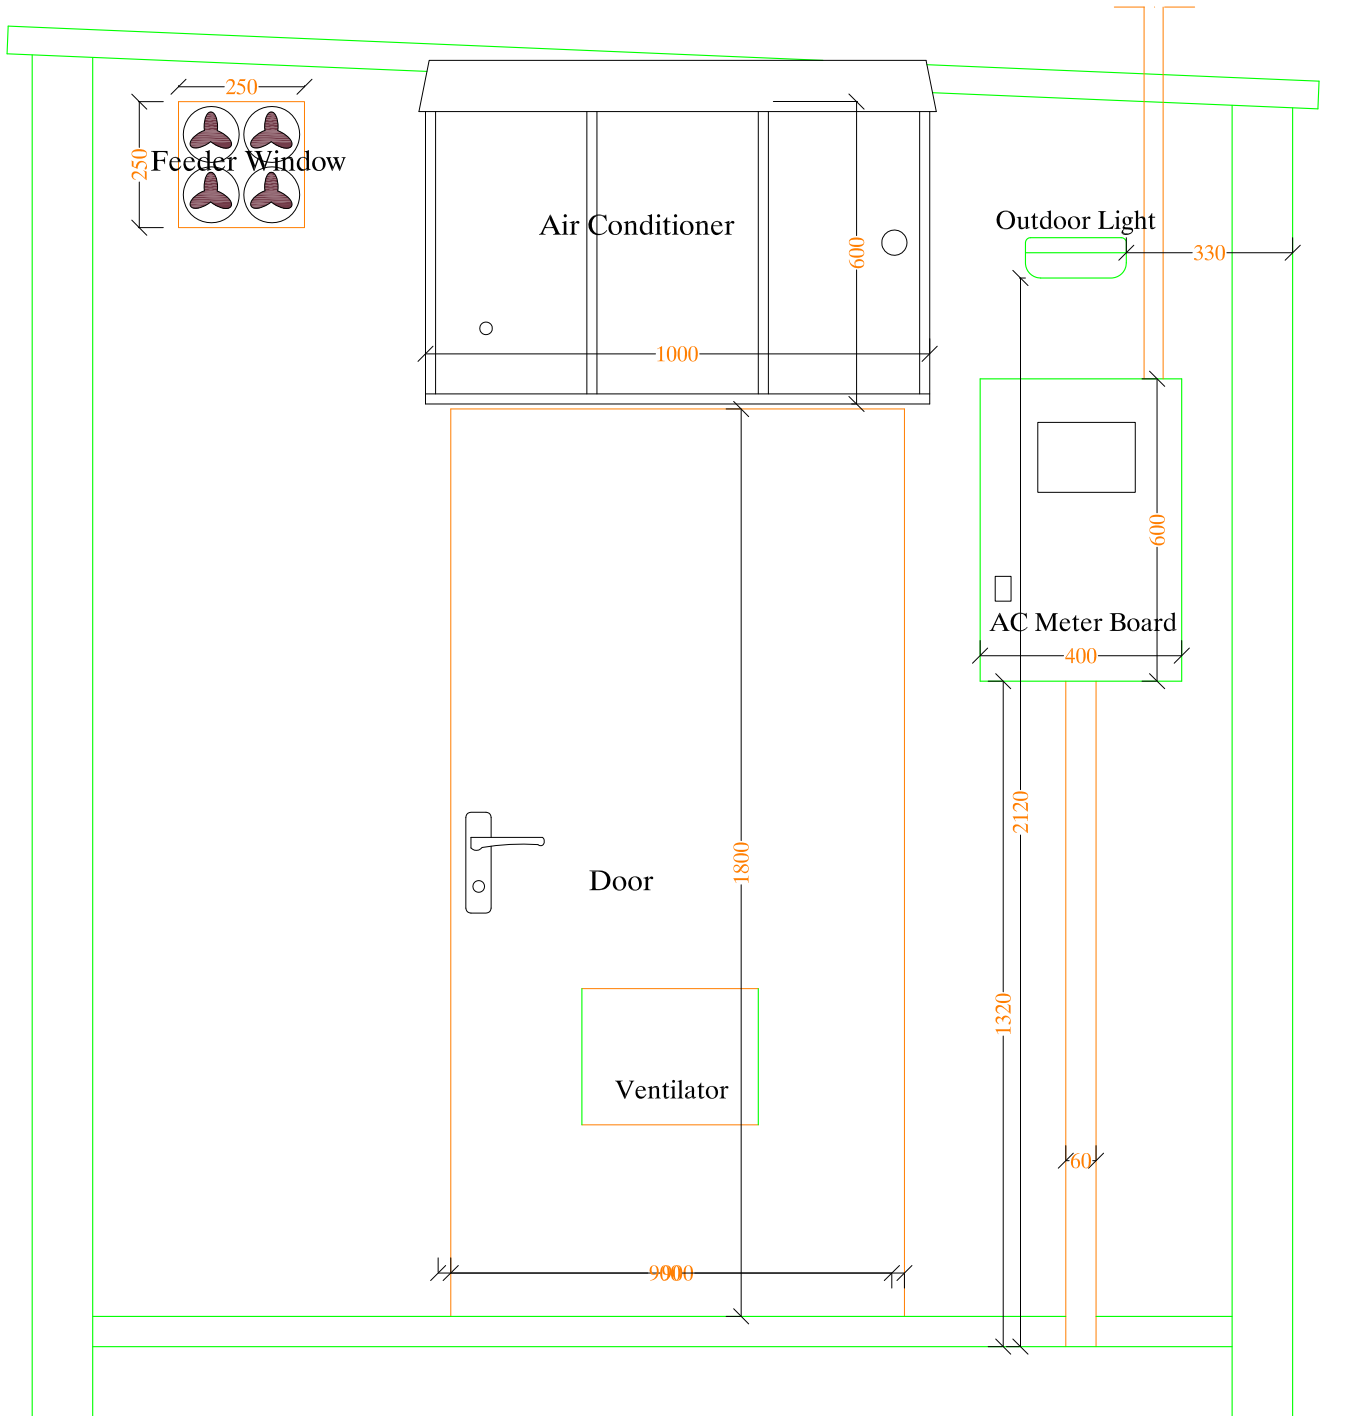

The first designer and constructor of shelters specially for fixed and mobile phone centers and B.T.S

**VAHDAT TC co.**

B.T.S

**SHELTER DRAWING**

Dimension : 250×250 cm

- Duct
- Sandwich Panel

--- Duct

--- Sandwich Panel

--- Duct

--- Sandwich Panel

Key Plan

BTS Shelter

--- Duct

--- Sandwich Panel

Key Plan

BTS Shelter

--- Duct

--- Sandwich Panel

BTS Shelter

--- Duct

--- Sandwich Panel

BTS Shelter